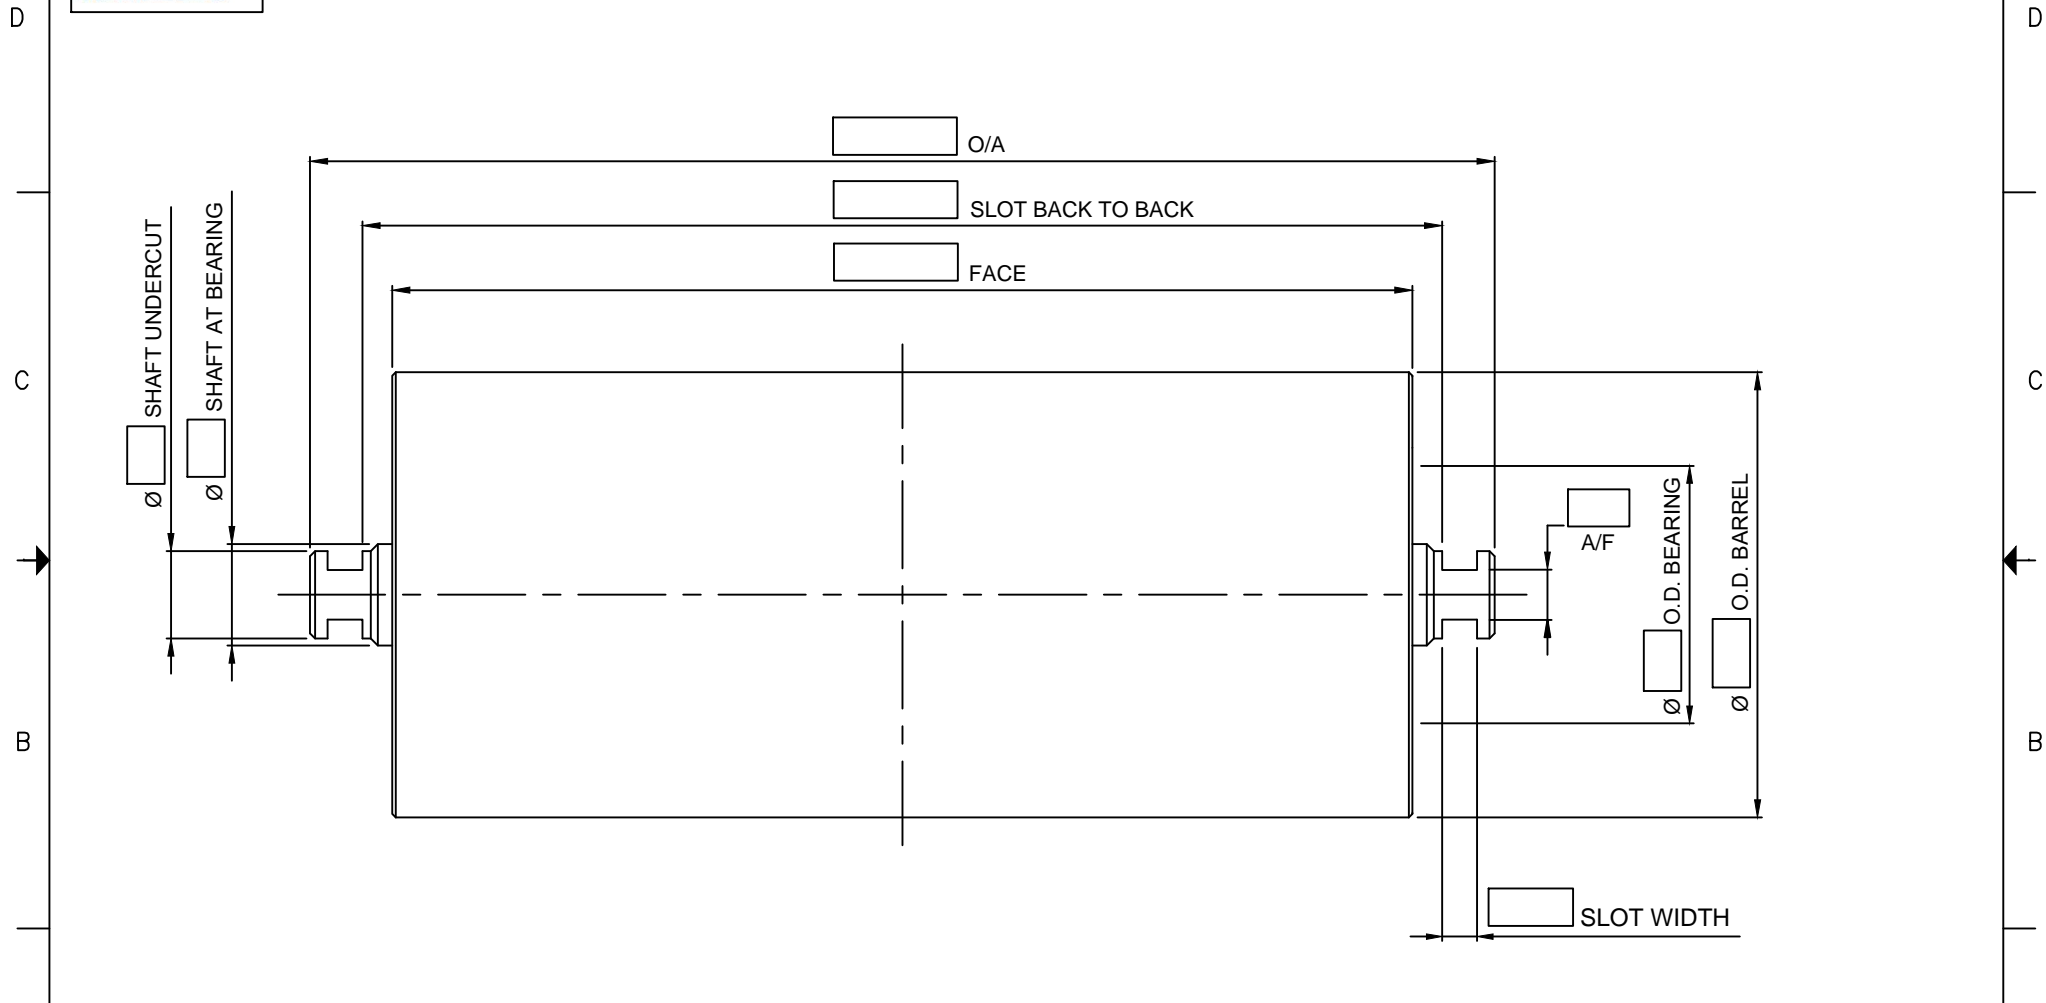

RKM INTERNATIONAL LTD  
 ROOM SUITE 2203, 22/F, OFFICE TOWER, LANGHAM PLACE  
 8, ARGYLE STREET, MONGKOK  
 KOWLOON, HONG KONG

THIS DRAWING AND ASSOCIATED CAD FILE REMAINS THE PROPERTY OF RKM INTERNATIONAL LTD  
 AND MUST NOT BE COPIED OR REPRODUCED IN ANY FORMAT WITHOUT WRITTEN PERMISSION FROM THE OWNER